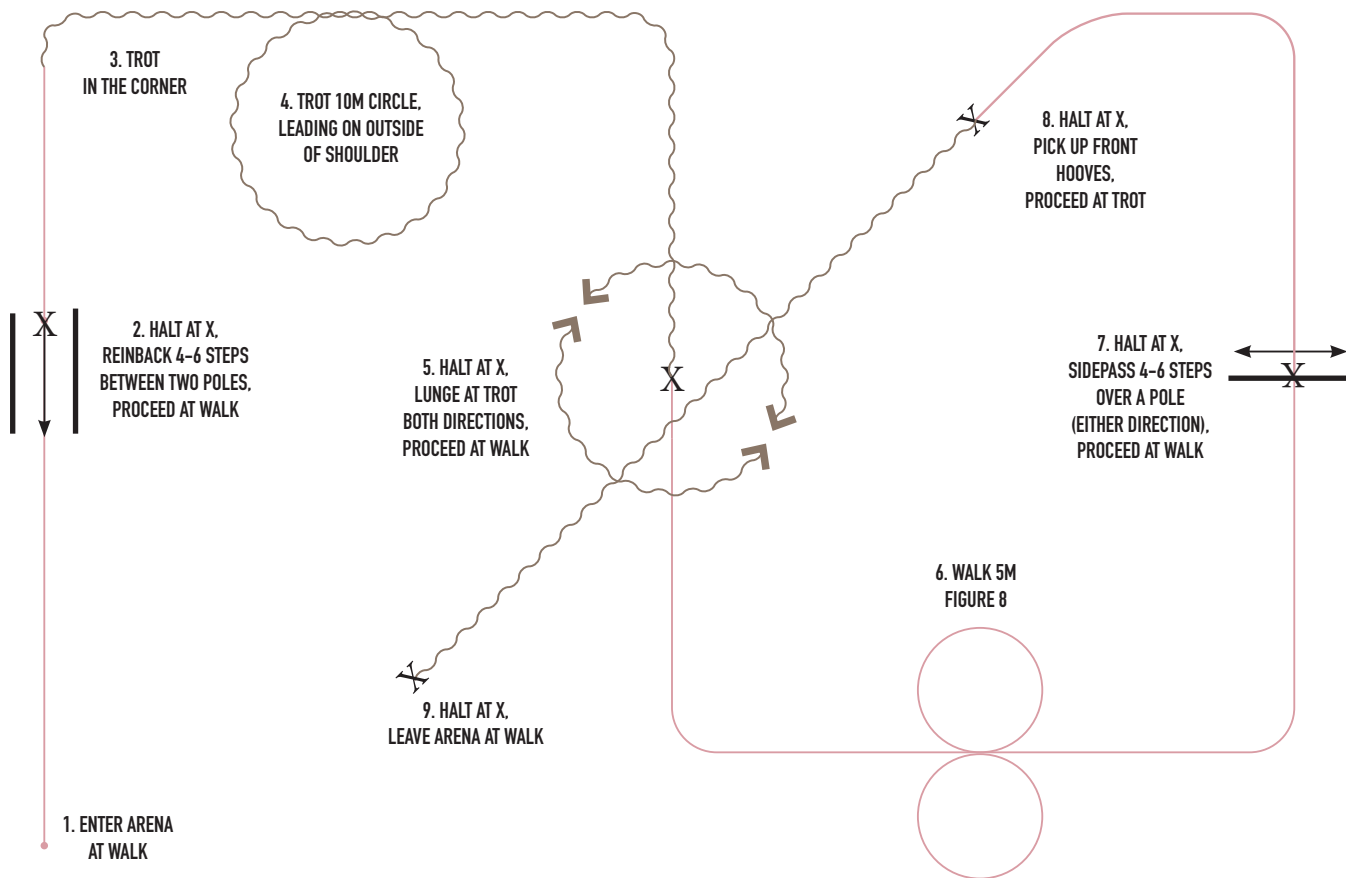

KAIMANAWA LEGACY CHAMPIONSHIPS

Horsemanship Pattern

INHAND HORSEMANSHIP PATTERN 30 X 60M ARENA

— WALK

~ TROT

X HALT